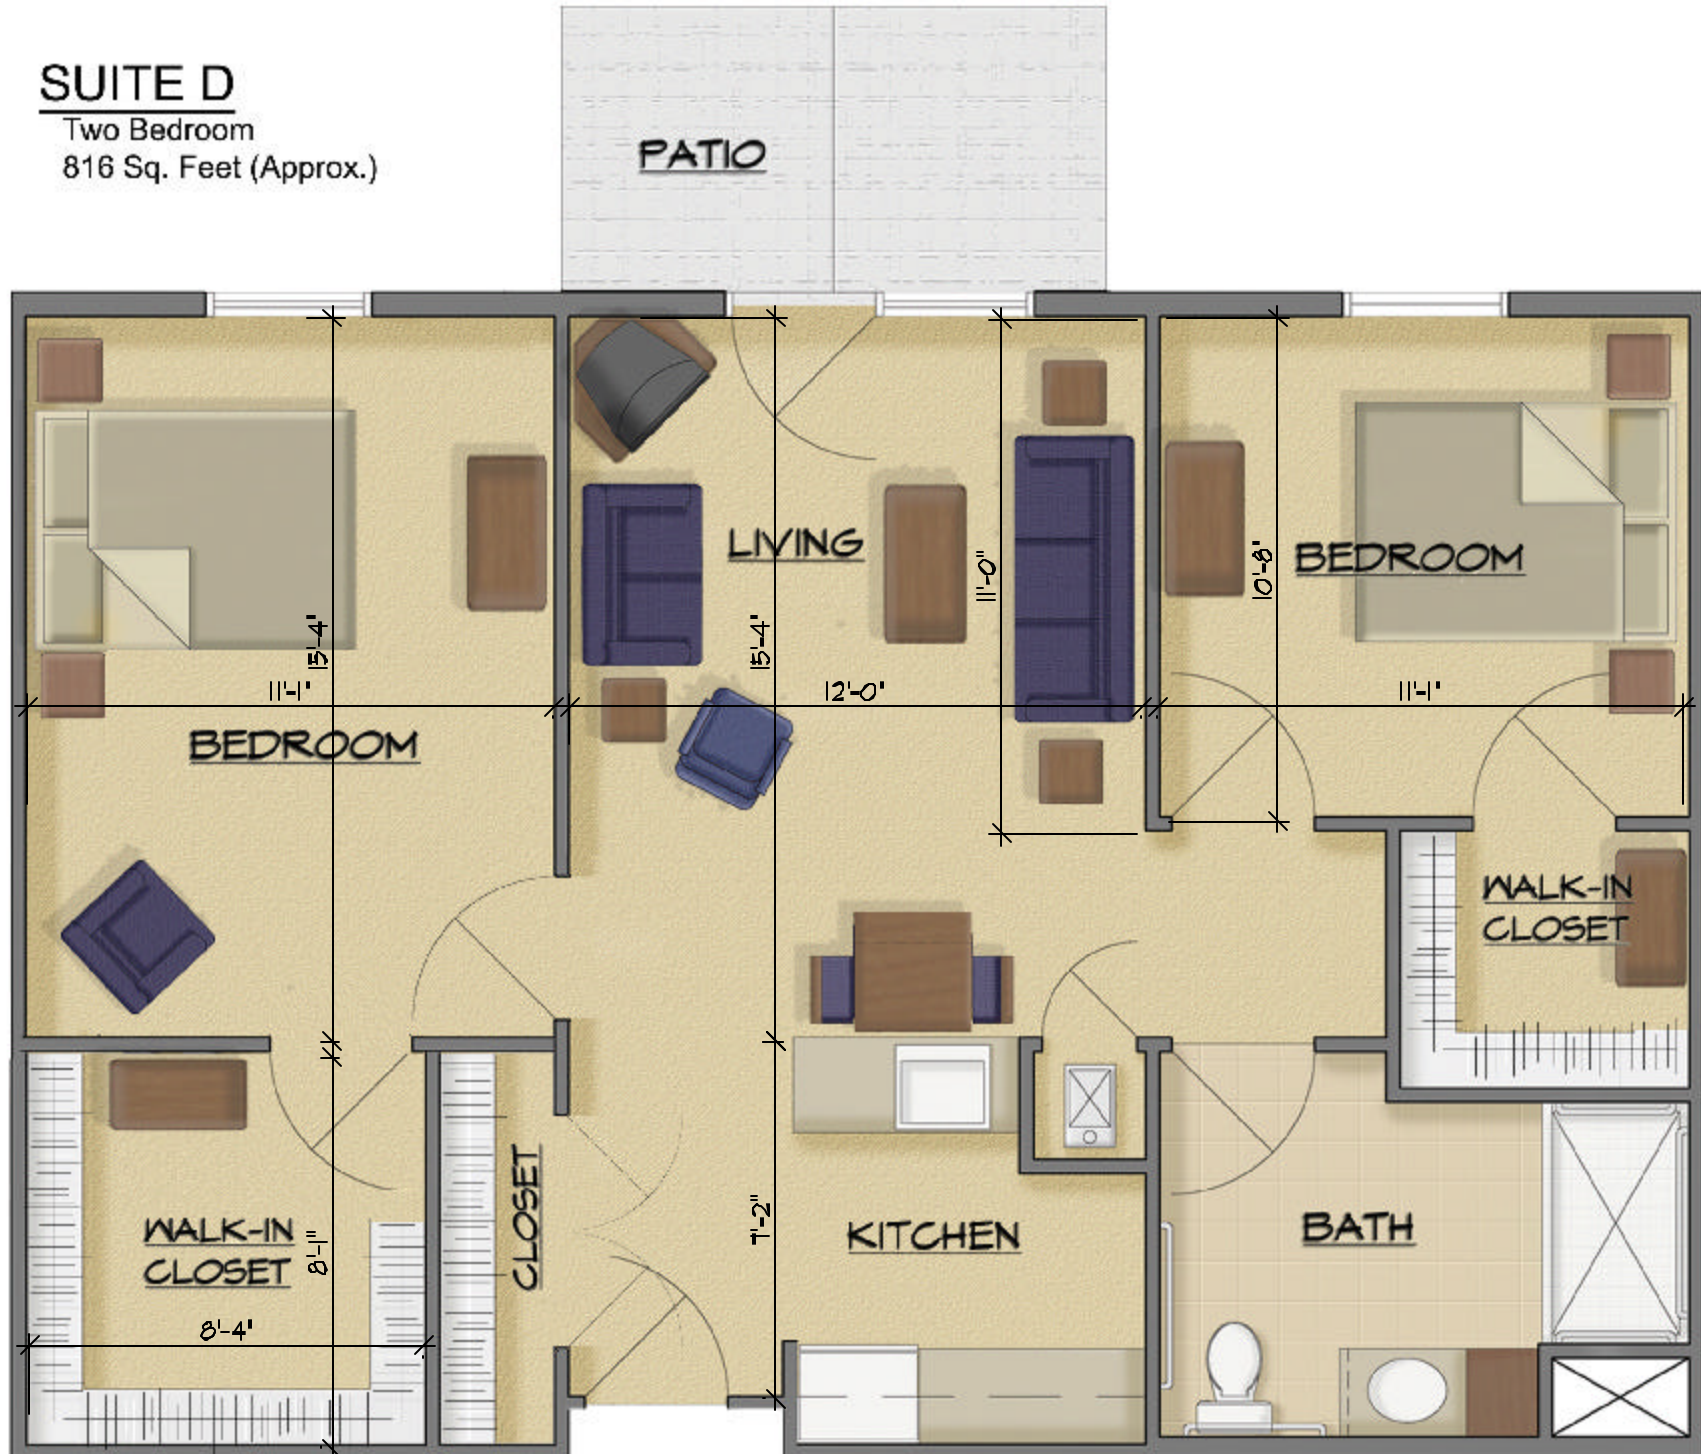

SUITE D

Two Bedroom
816 Sq. Feet (Approx.)

*Dimensions shown are approximate to the nearest inch.